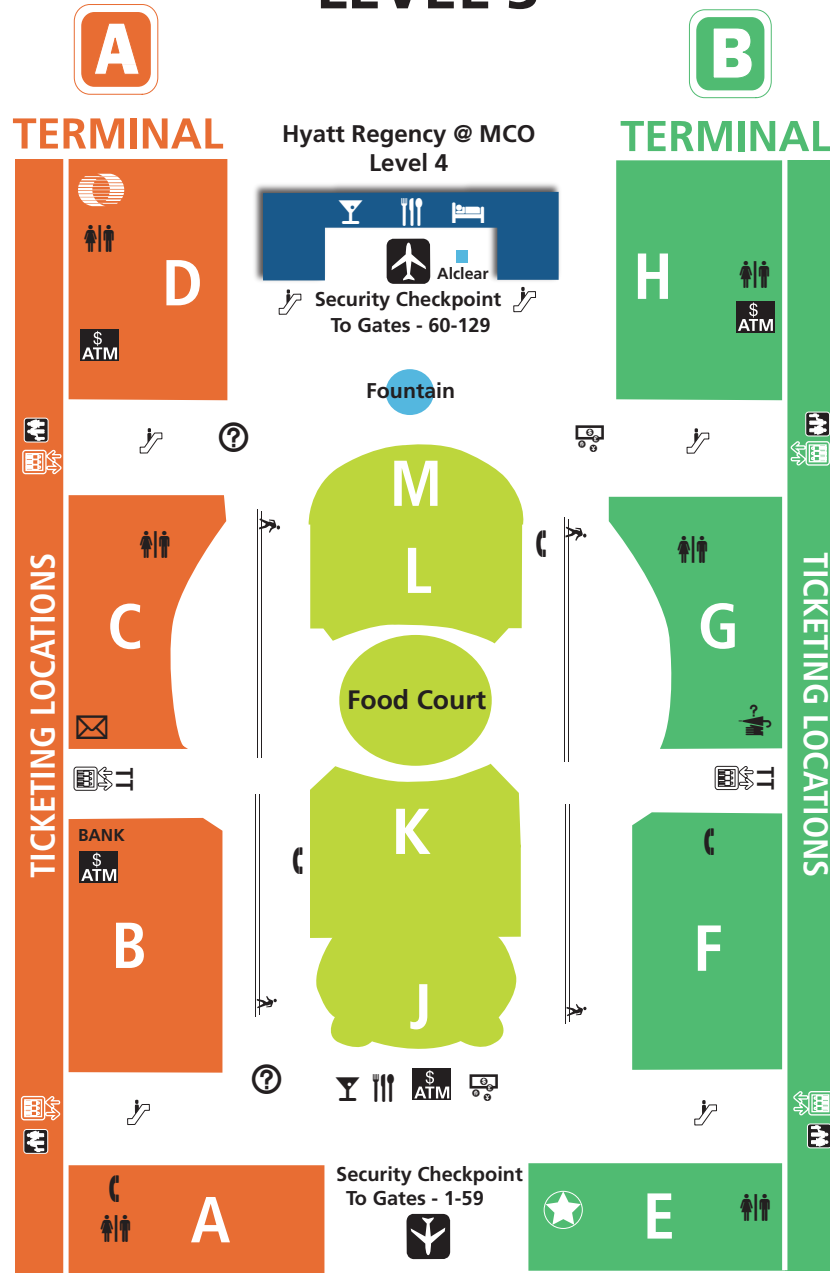

RESTAURANTS	MAP LOCATION	
Carvel	K	Food Court
Chick-Fil-A	L	Food Court
Dunkin Donuts	F	
Krispy Kreme	L	Food Court
McDonald's	K	Food Court
Moe's Southwest Grill	K	Food Court
Panda Express	K	Food Court
Quiznos Subs	L	Food Court
Sbarro	L	Food Court
Starbucks Coffee	D	

Table Service Restaurants

Chili's Too	J
Home Team Sports Bar	J
Macaroni Grill	J

Hyatt Regency @ MCO Restaurants

Hemisphere - Level 9
McCoys - Level 4

SHOPPING	MAP LOCATION	
Bayside Brush	B	
Bags 4 Travel	F	
Brookstone	C	
Cariloha	F	
Cover 2 Cover	F	
Disney's Earport	M	
Finish Line	F	
Fragrance & Scents	B	
Gem Collection	B	
Golf Etc. (September 2014)	F	
Harley Davidson	G	
Hudson Booksellers	D	
InMotion	F	
Johnston & Murphy	G	
Kennedy Space Center	B & G	
Kitson	C	
Lids	D	
Lush	C	
The Magic of Disney	E	
Mango	B	
Oakley	B	
Ron Jon's Surf Shop	F	
Sanrio Surprises (Hello Kitty)	G	
Sea World	B & C	
Skechers	F	
Sound Balance	G	
Swarovski	B	
Swatch	B	
Universal Studios	A & G	
XpressSpa (August 2014)	F	

News/Gifts/Sundries	H
Hudson News	H
CNN News and Gifts	A

SHOPPING & DINING

LEVEL 3

Not to Scale

SERVICES	LEVEL 3
Airport Information Centers	?
ATM Machines	\$ ATM
Bank/SunTrust	B
Check Point Mailers	Security Checkpoints
Currency Exchange/Western Union	?
FedEx Drop Box	C ☒
Lost & Found	?
Postal Drop Box	C ☒
Shoeshine	A & C
UPS Drop Box	C ☒

- Complimentary WiFi available in all public areas
- Telephones are available throughout the terminal
- Smarte Cartes are conveniently located throughout the terminal and garage facilities
- Hyatt Business Center, Hyatt Regency 4th Floor - Lobby North